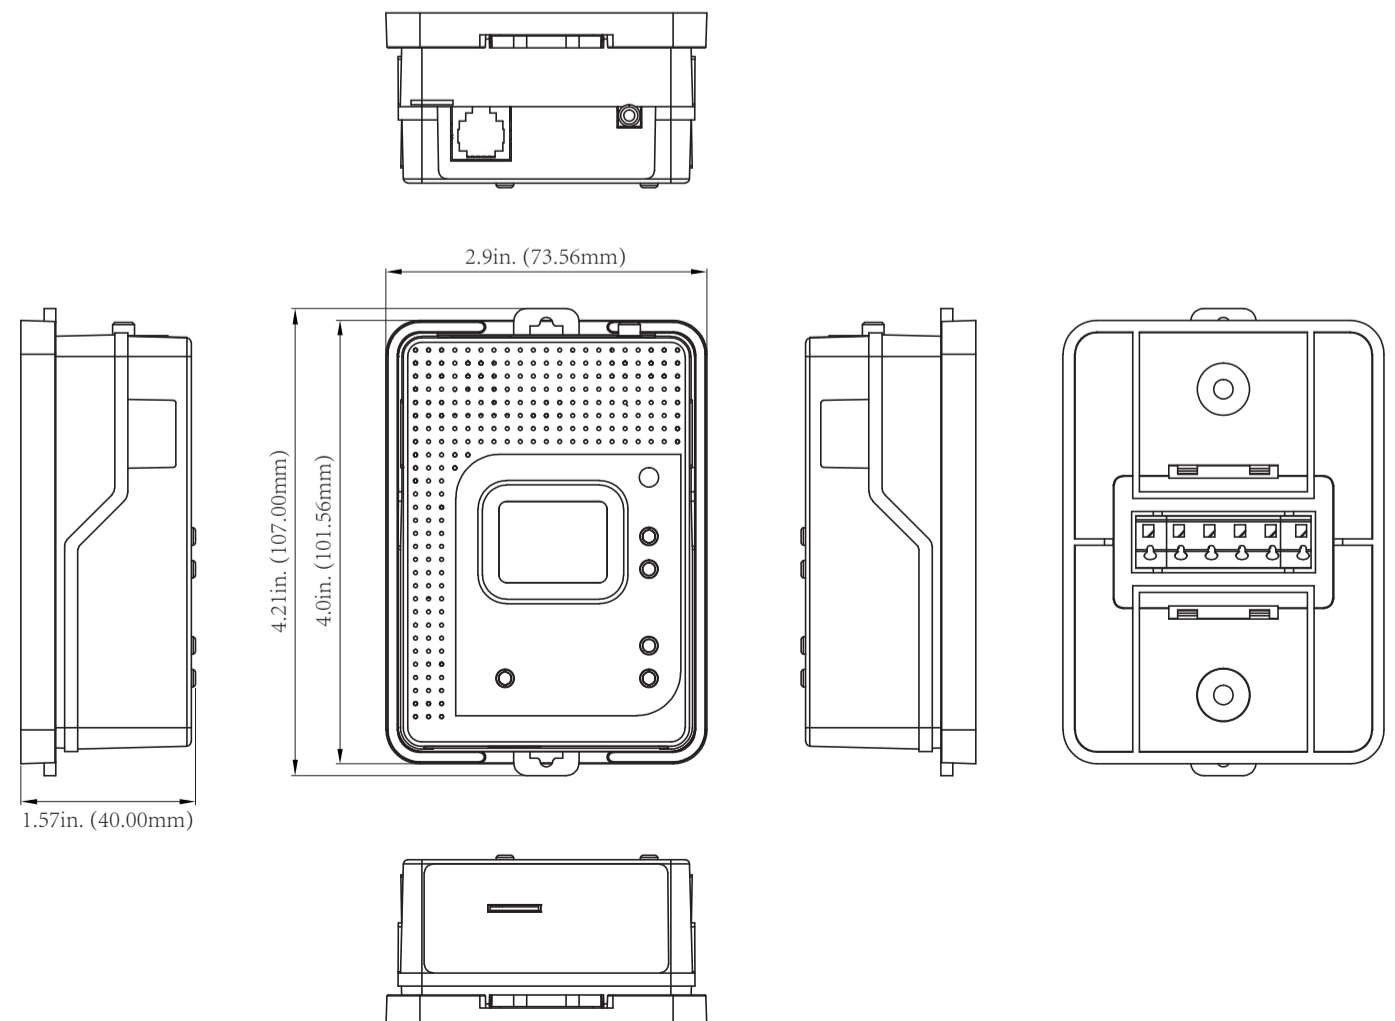

16ft RJ12 Cable 1pc

4ft RJ12 Cable 1pc

T-shaped Splitter 1pc

Link Up

ARS-2

Connection Diagram

Product Dimensions

FC RoHS