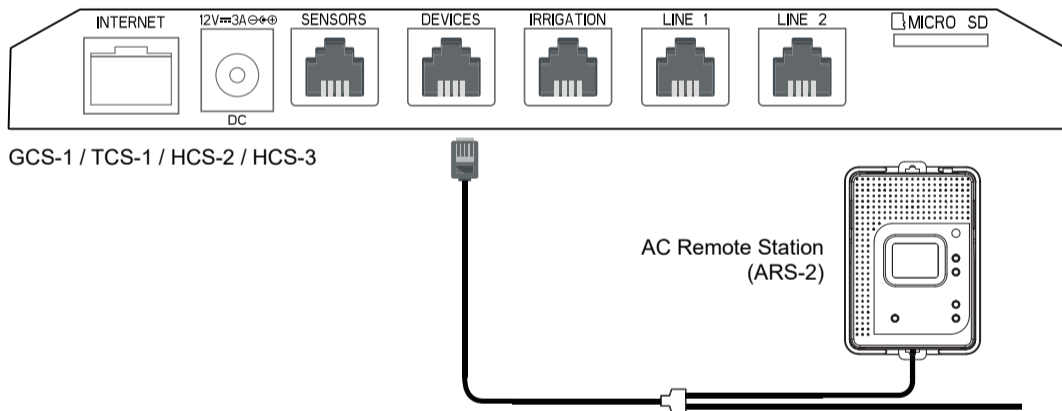

ARS-2

AC Remote Station

The ARS-2 is designed for use with the TrolMaster Hydro-X/ Tent-X/Green-X Control System (including HCS-2, HCS-3, TCS-1, GCS-1). It functions as a universal remote control for any IR (infrared) remote-controlled AC unit, particularly mini-split systems. The ARS-2 provides flexibility to control the temperature throughout your day by programming your AC unit with separate Day and Night settings. By connecting the ARS-2 to your compatible TrolMaster controller, you gain the ability to easily and automatically control your remote-controlled air conditioner. The ARS-2 learns the IR signals from your AC's original remote control.

The ARS-2 also provides one crucial capability to strategically set the temperature parameters for one of the periods (Day or Night) such that the mini-split unit remains effectively turned completely off during that time. This offers flexible, automated environmental control tailored to the specific needs of day and night cycles, including the ability to designate an 'idle' or 'off' period without manual intervention.

16ft RJ12 Cable 1pc

4ft RJ12 Cable 1pc

T-shaped Splitter 1pc

Link Up

ARS-2

Connection Diagram

Product Dimensions

FC RoHS